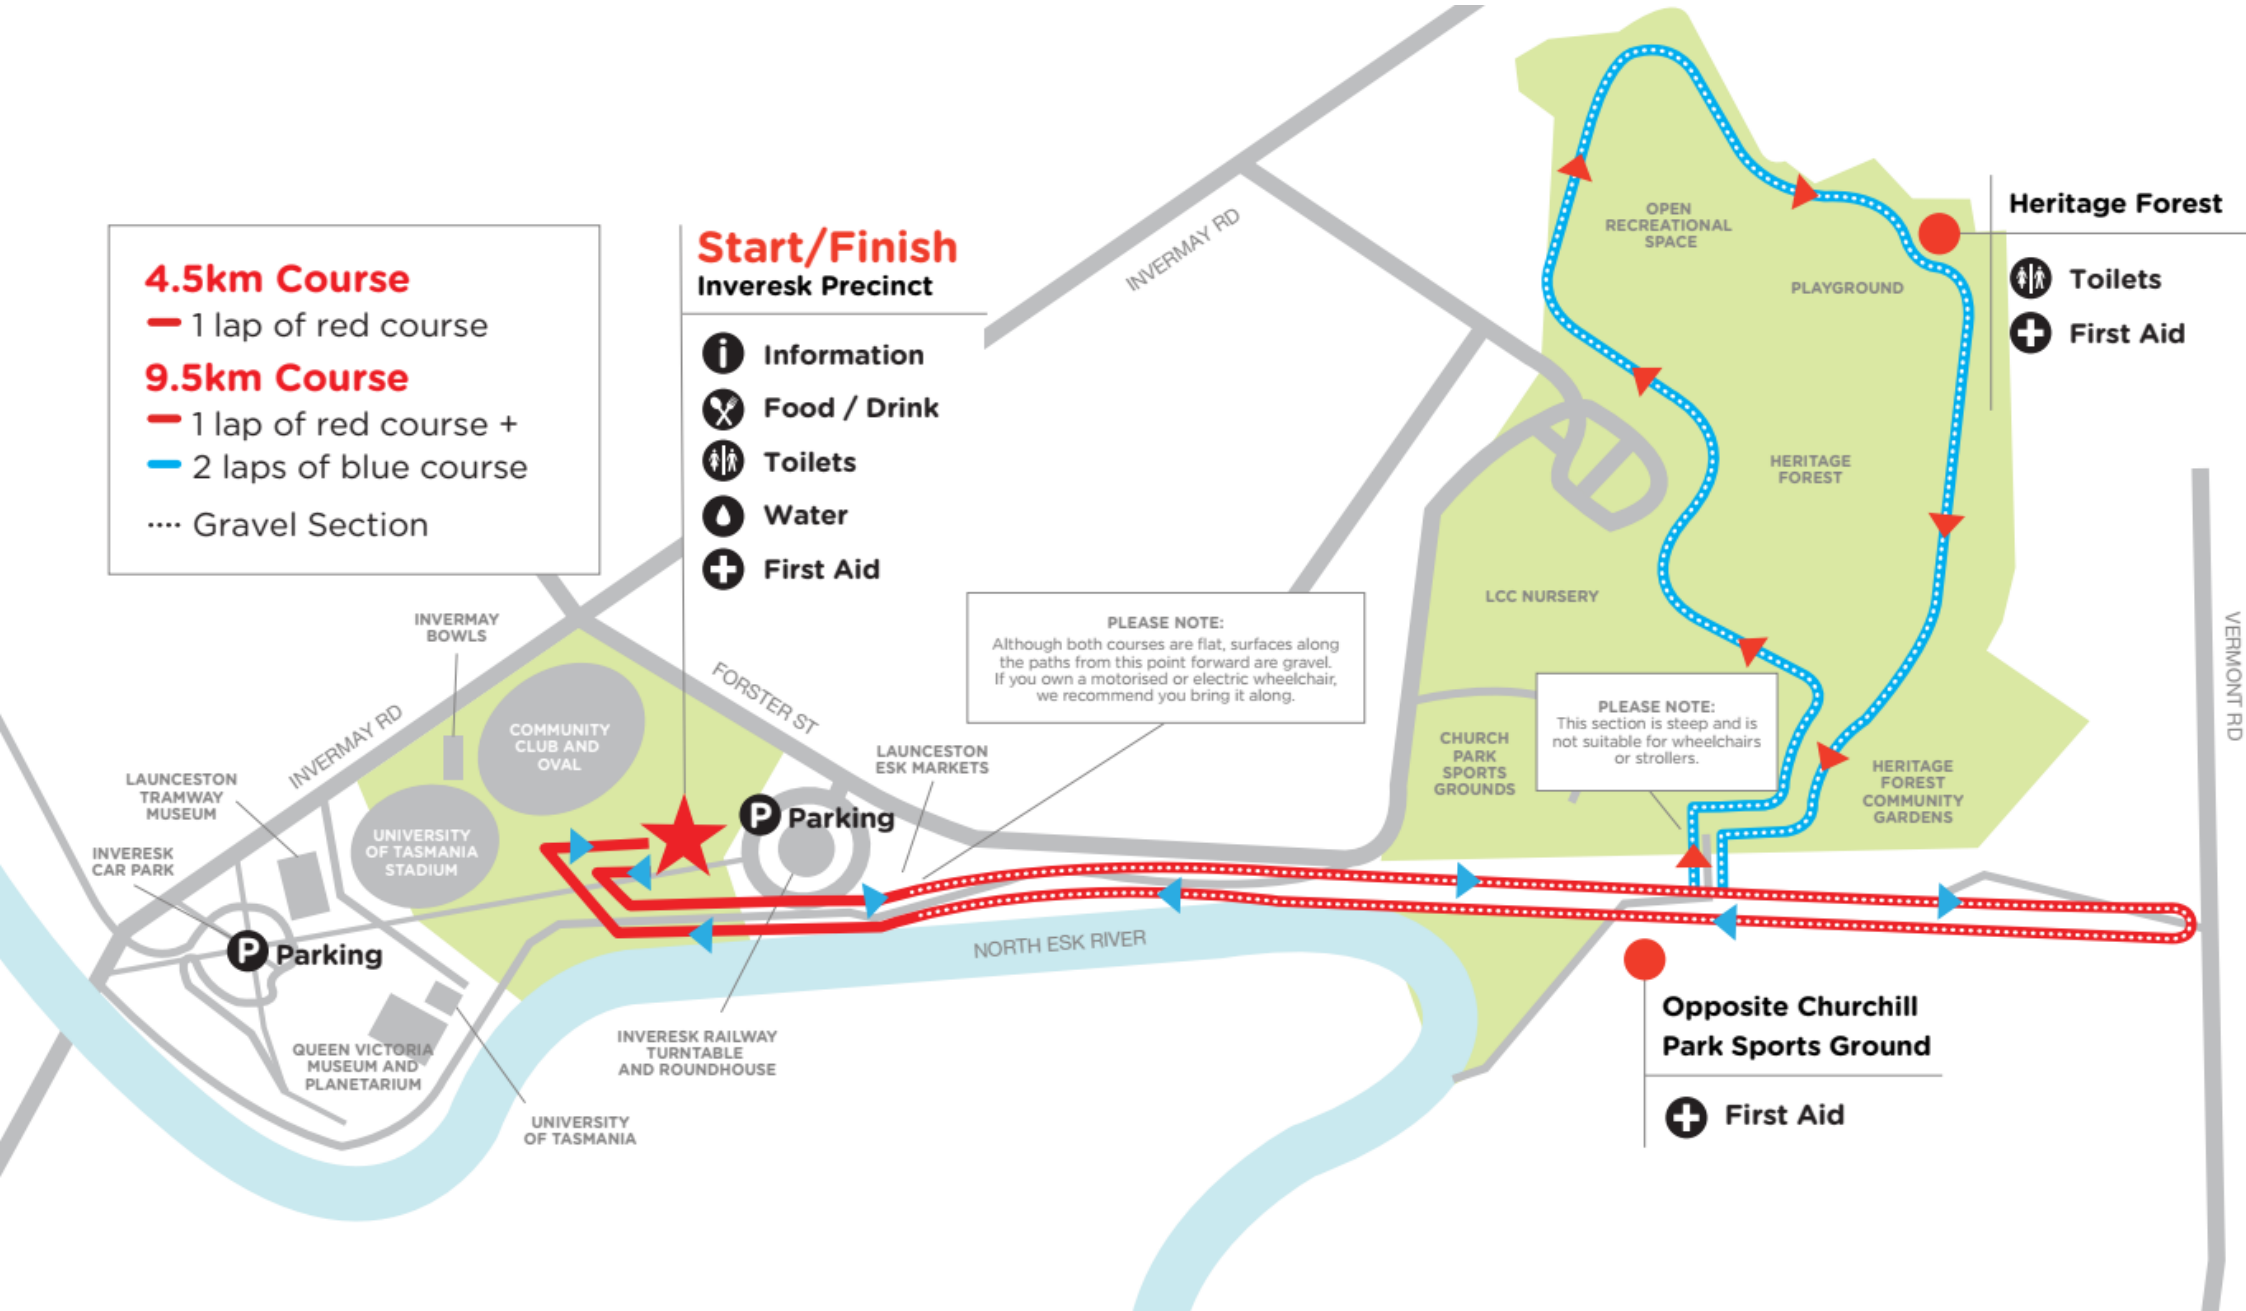

MS WALK RUN+ROLL

LAUNCESTON 2021 INVERESK PRECINCT, INVERMAY mswalk.org.au

4.5km Course
— 1 lap of red course

9.5km Course
— 1 lap of red course +
— 2 laps of blue course
... Gravel Section

Start/Finish Inveresk Precinct

-  Information
-  Food / Drink
-  Toilets
-  Water
-  First Aid

PLEASE NOTE:
Although both courses are flat, surfaces along the paths from this point forward are gravel. If you own a motorised or electric wheelchair, we recommend you bring it along.

PLEASE NOTE:
This section is steep and is not suitable for wheelchairs or strollers.

Heritage Forest

-  Toilets
-  First Aid

Opposite Churchill Park Sports Ground

-  First Aid

VERMONT RD